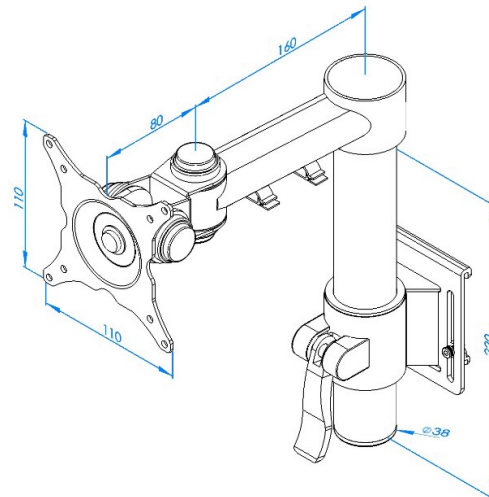

Stream single beam arm – tool rail bracket

Product Specification

Product code	STREAMCOMB05W - White
Weight capacity	20kg
Max forward extension	240mm
VESA	75mm & 100mm VESA compliant
Maximum Screen Size	36"
Movement	Height adjustment, tilt, swivel, rotation and reach
Height adjustment	Max height adjustment 160mm
Tilt	85 degrees up / 85 degrees down (170 degrees total)

Additional Information

Single beam manual height adjustable arm with tool rail fixing

Cable management

Colour options available:

Silver – STREAMCOMB05 - RAL code 9006

White – STREAMCOMB05W - RAL code 9010

Black – STREAMCOMB05B - RAL code 9005